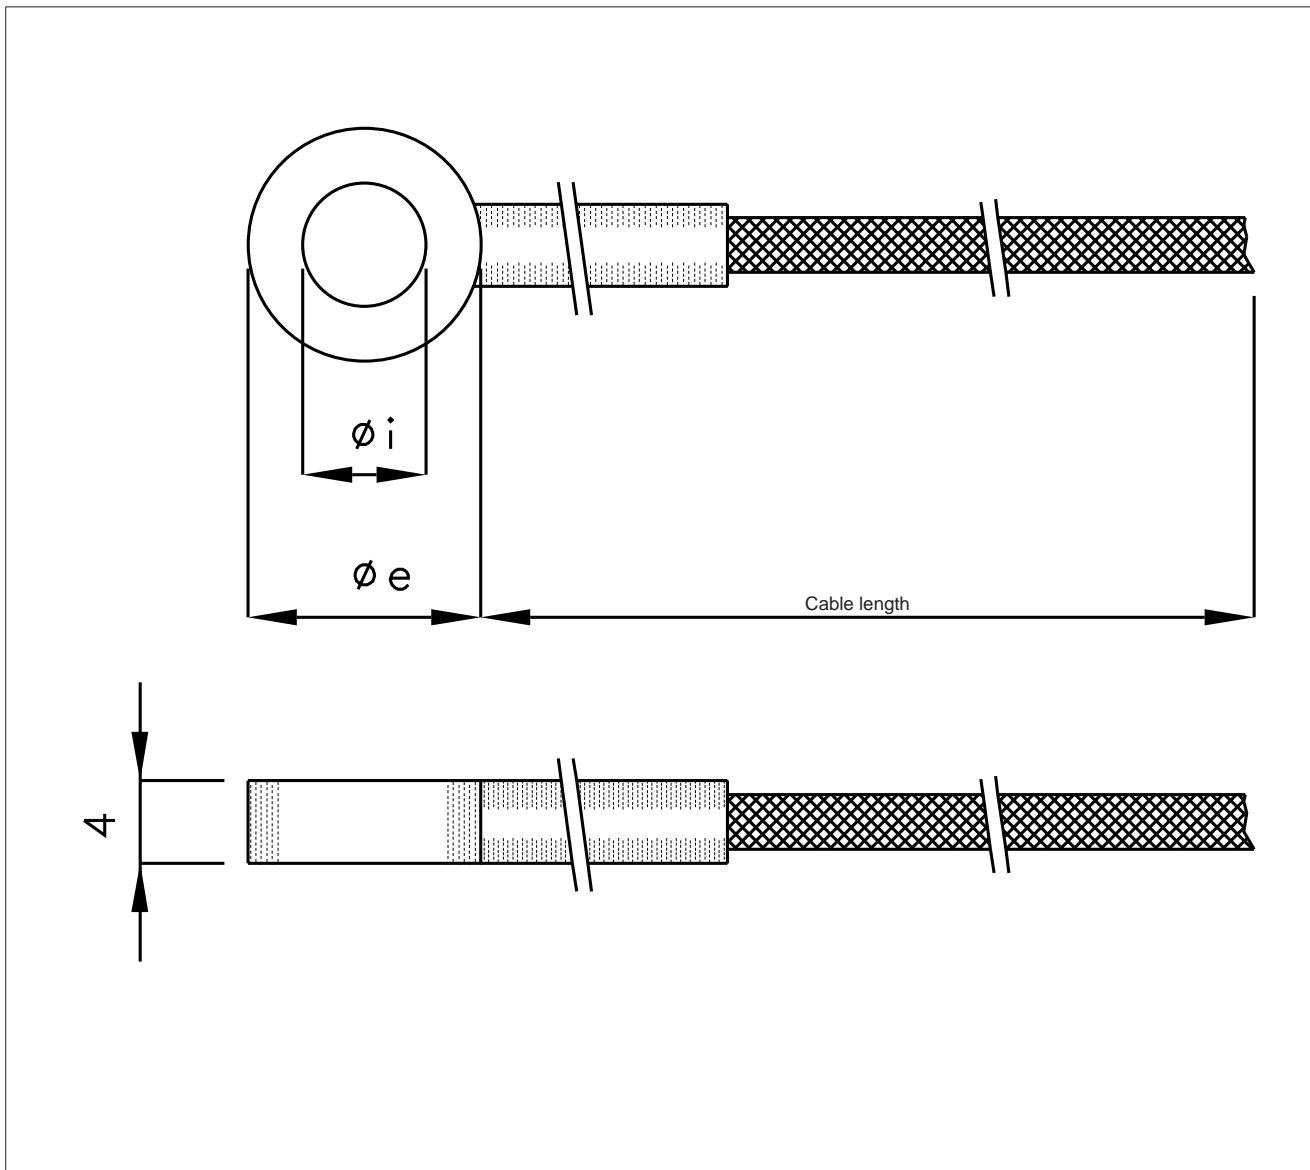

Main features

- Temperature limits: - 40 ... +250° C
- Tolerance: Norme UNI 7938 standards, IEC 584.2 class 2: for types J, K: $\pm 2.5^{\circ} \text{C}$
- Extension cable insulation: fibreglass, screened TEFLON®
- Eyelet thermocouple with low thermal profile and quick response time, suitable for measures on flat surfaces

MODEL