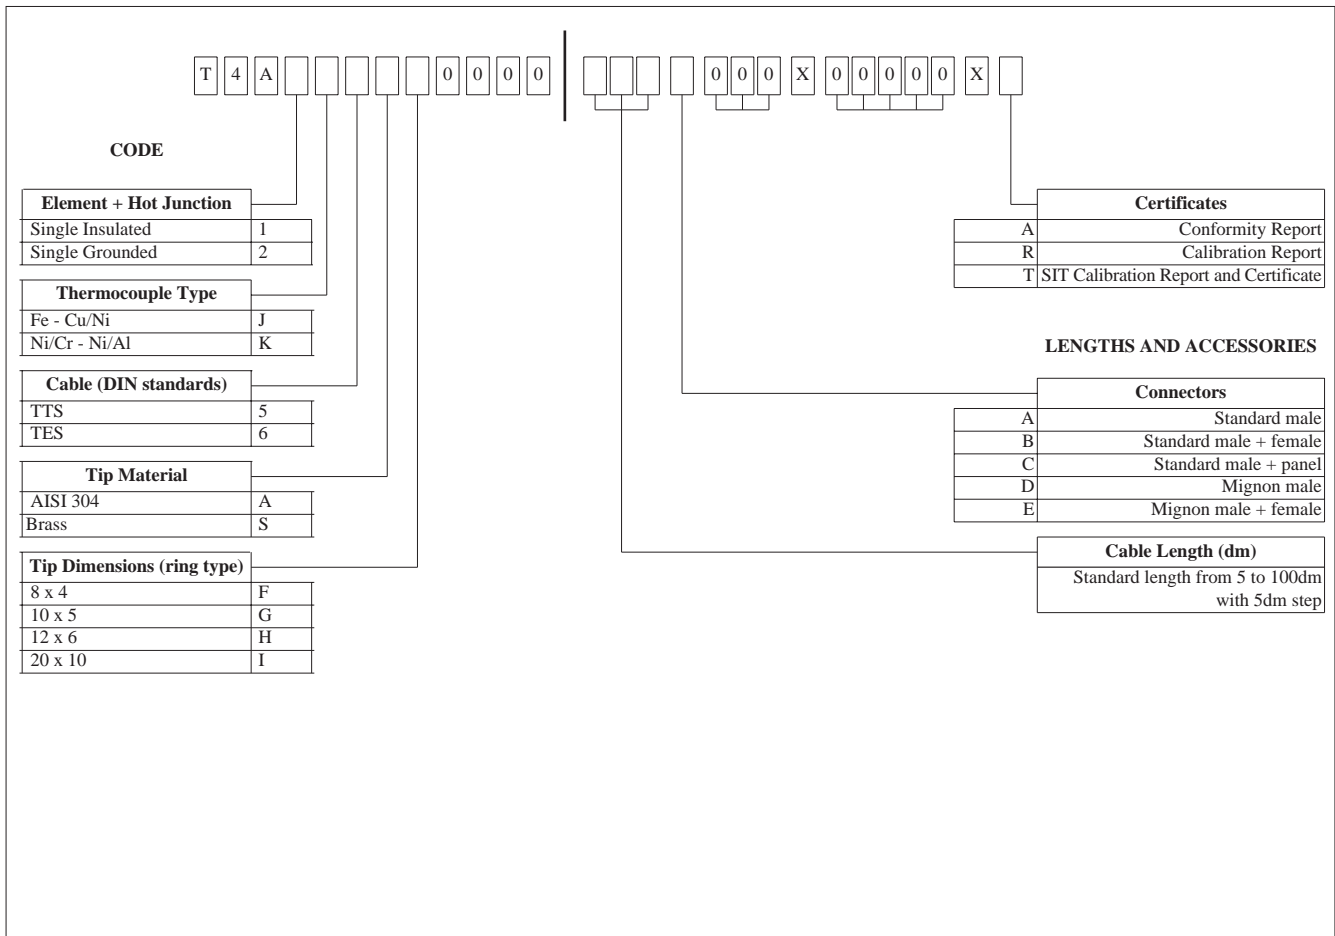

Main features

- Temperature limits: - 40 ... +250° C
- Tolerance: Norme UNI 7938 standards, IEC 584.2 class 2: for types J, K: $\pm 2.5^{\circ} \text{C}$
- Extension cable insulation: fibreglass, screened TEFLON®
- Eyelet thermocouple with low thermal profile and quick response time, suitable for measures on flat surfaces

MODEL

ORDER CODE

GEFRAN spa reserves the right to make any kind of design or functional modification at any moment without prior notice

GEFRAN

GEFRAN spa
 via Sebina, 74
 25050 PROVAGLIO D'ISEO (BS) - ITALIA
 ph. 0309888.1 - fax. 0309839063
 Internet: <http://www.gefran.com>
www.gefranonline.com

cod. T4A - 09/04