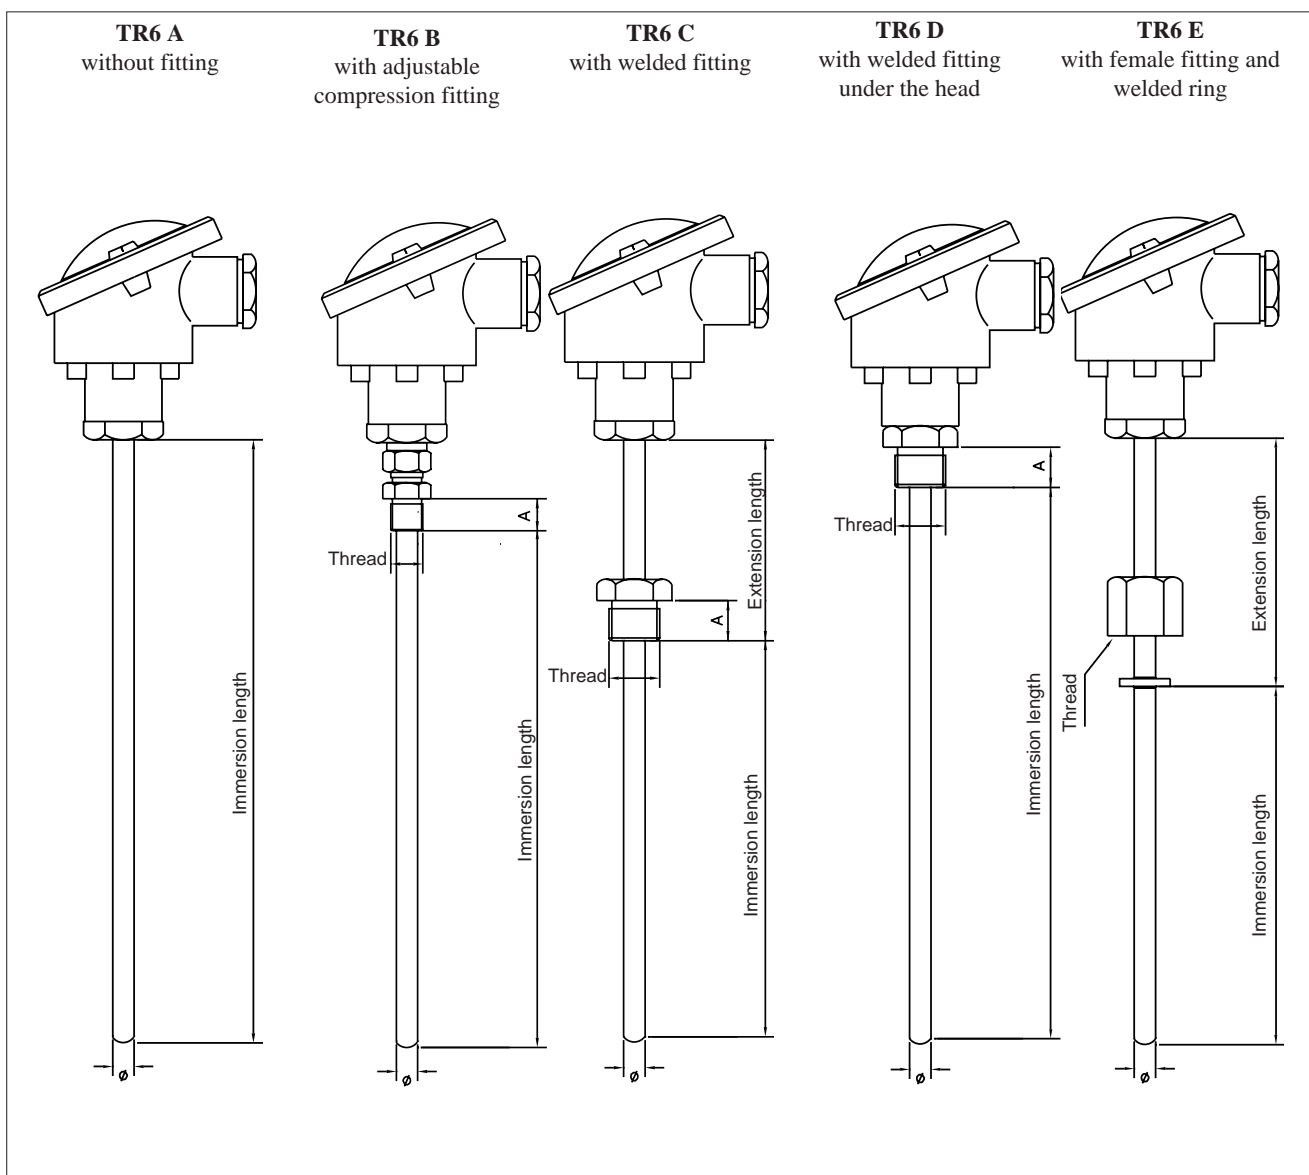

Main features

- Temperature limits: - 40 ... + 600° C
- Tolerance: UNI 7937, IEC 751 standards:
 - ± 0.15° C at 0° C for class A (1/2 DIN)
 - ± 0.30° C at 0° C for class B (1 DIN)
 - ± 0.10° C at 0° C for 1/3 DIN class
- Ceramic insulation of sensor, PT100 at 0° C
- Application versatility

MODELS

ORDER CODE

CODE

Model	
Without fitting	A
With adjustable compression fitting	B
With welded fitting	C
With welded fitting under the head	D
With female fitting and welded ring	E *

(*) Available with 1/2" GAS thread only

(*) Available with single 2-wire element only
(**) Not available with double 3-wire element

Sheath Material	
AISI 304	A
AISI 310	B
AISI 316	C
INCONEL 600	F

Sheath Diameter (mm)	
5	H *
6	I
8	J
10	K
12	L

(*) Not available with double 3 wire element

Connection Thread *		
1/8" GAS	"A"= 10mm	A
1/4" GAS	"A"= 12mm	B
3/8" GAS	"A"= 15mm	C
1/2" GAS	"A"= 15mm	D
1/8" NPT		G
1/4" NPT		H
3/8" NPT		I
1/2" NPT		J

(*) To be shown for B, C, D, E models only

Connection Material *	
Nickel-Plated Brass	1 **
300 series stainless steel	2